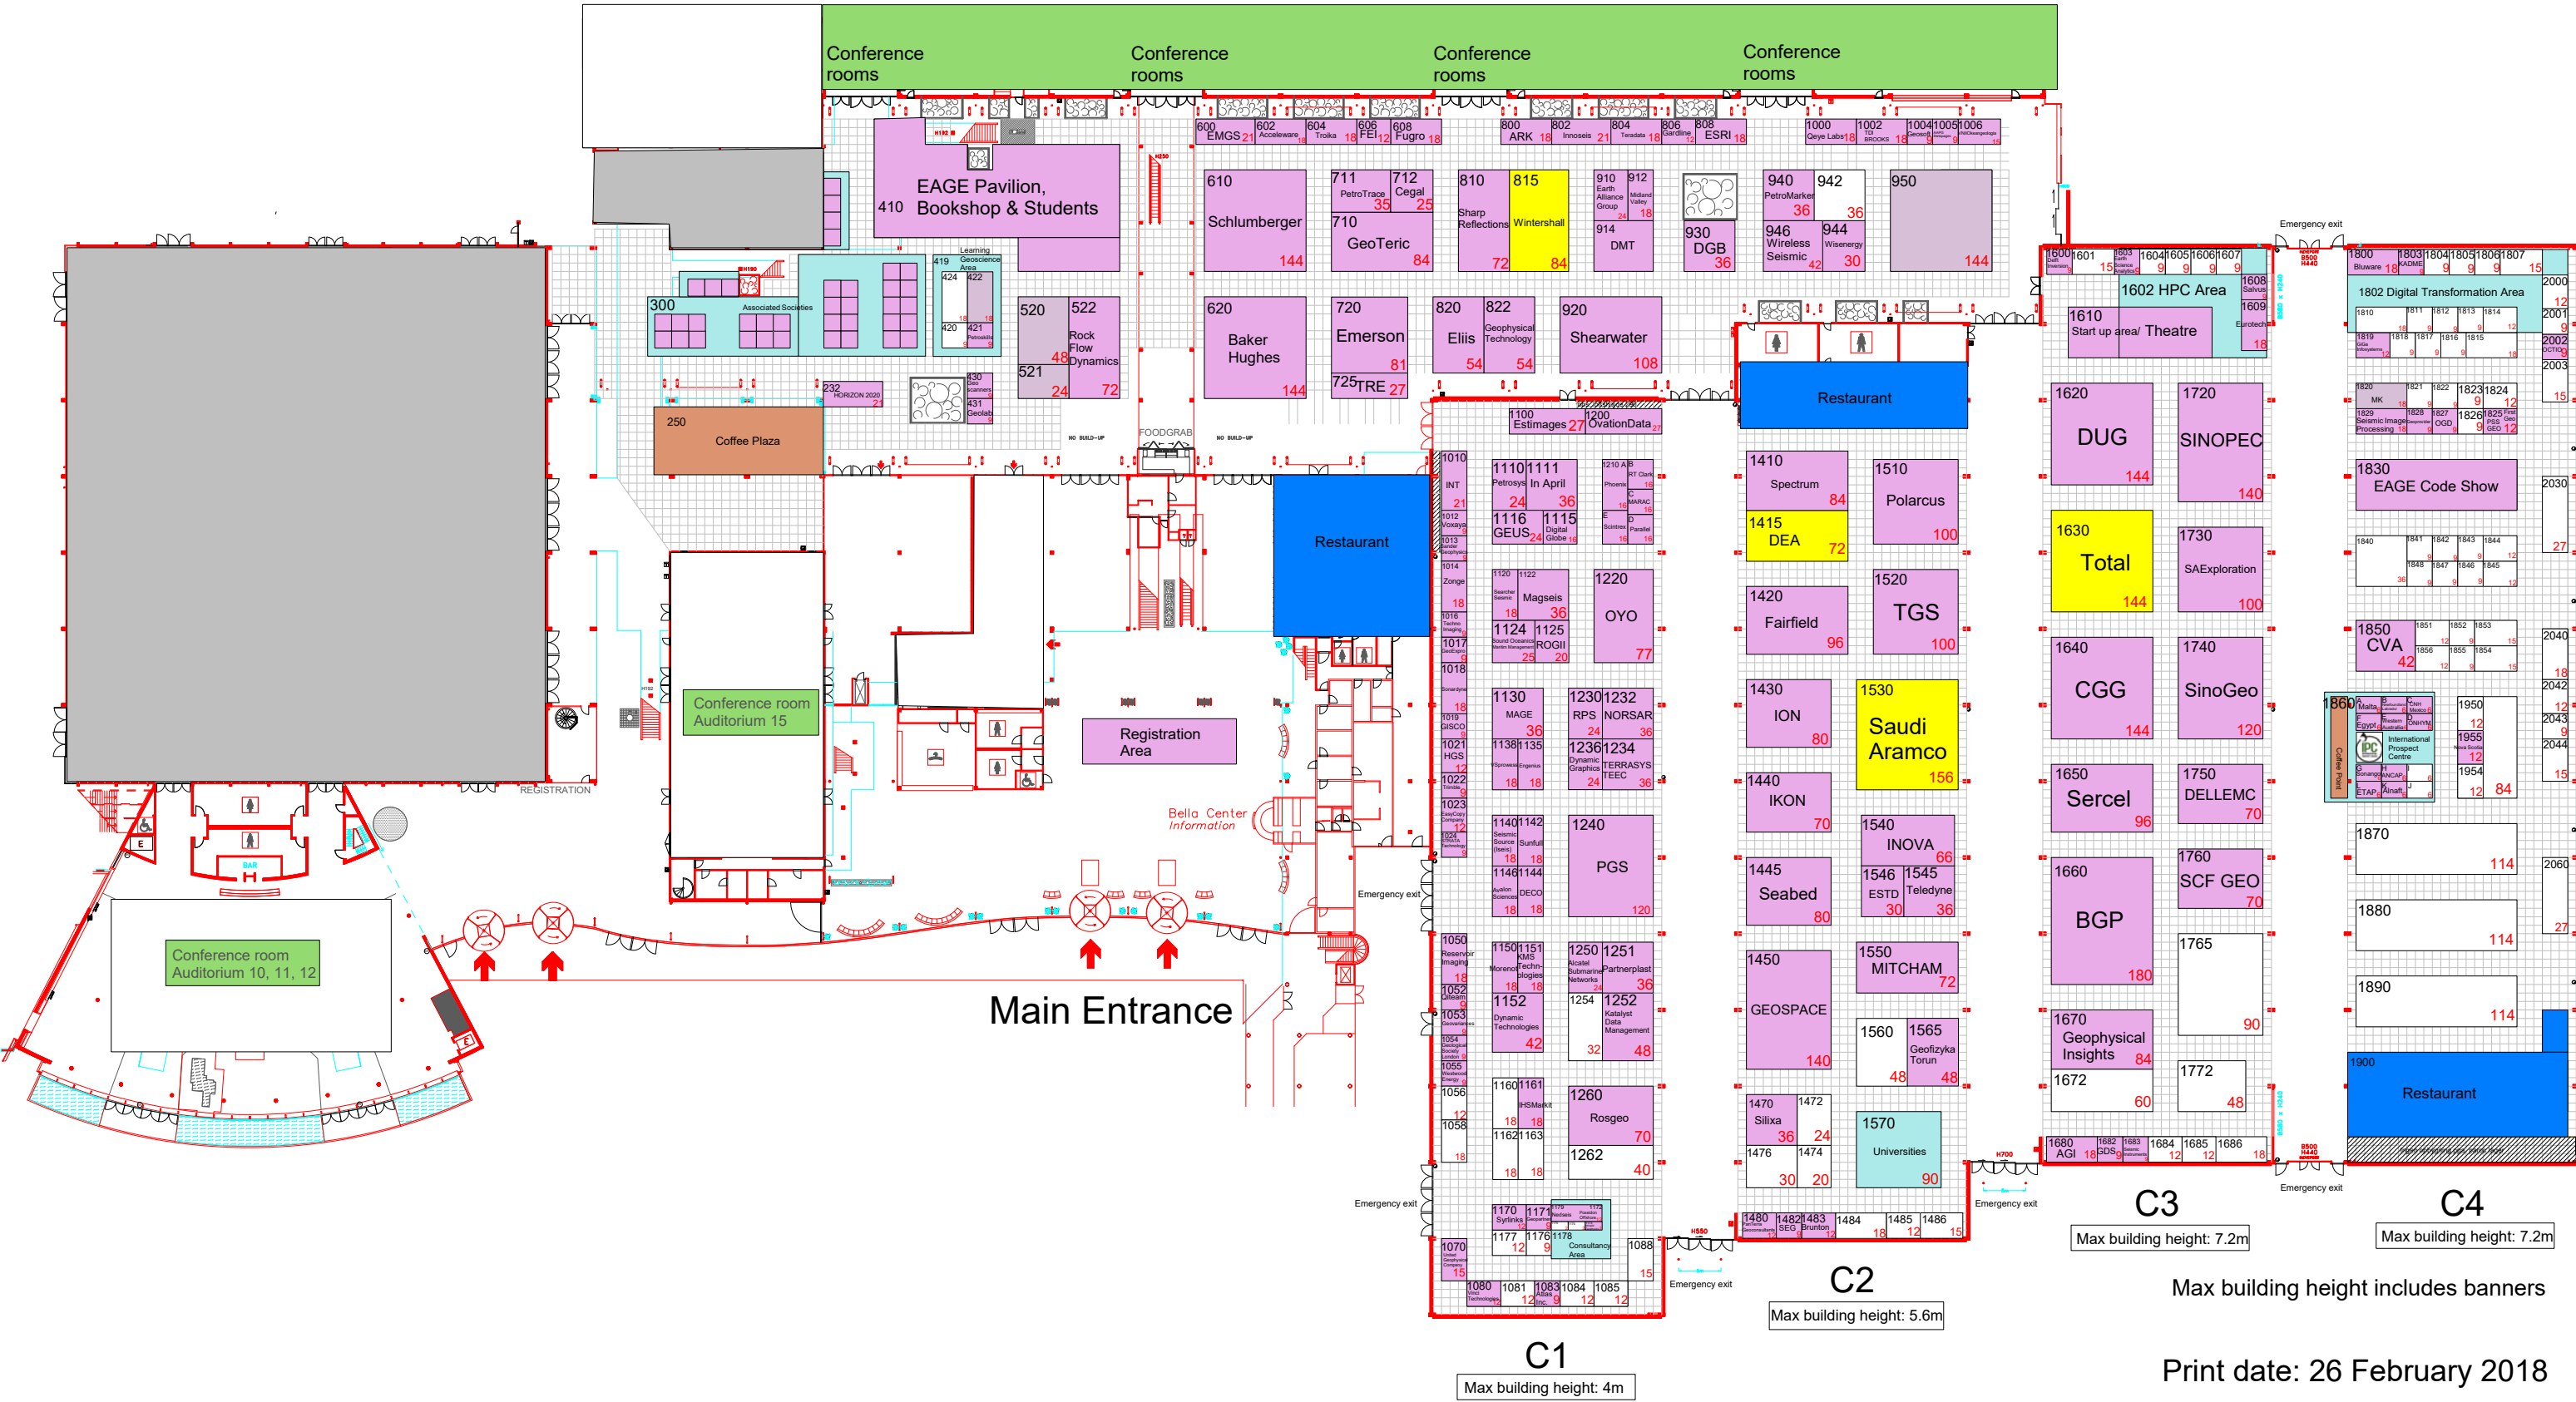

EAGE Annual 2018, 80th Conference & Exhibition

11 - 14 June 2018

C1
Max building height: 4m

C2
Max building height: 5.6m

C3
Max building height: 7.2m

C4
Max building height: 7.2m

Max building height includes banners