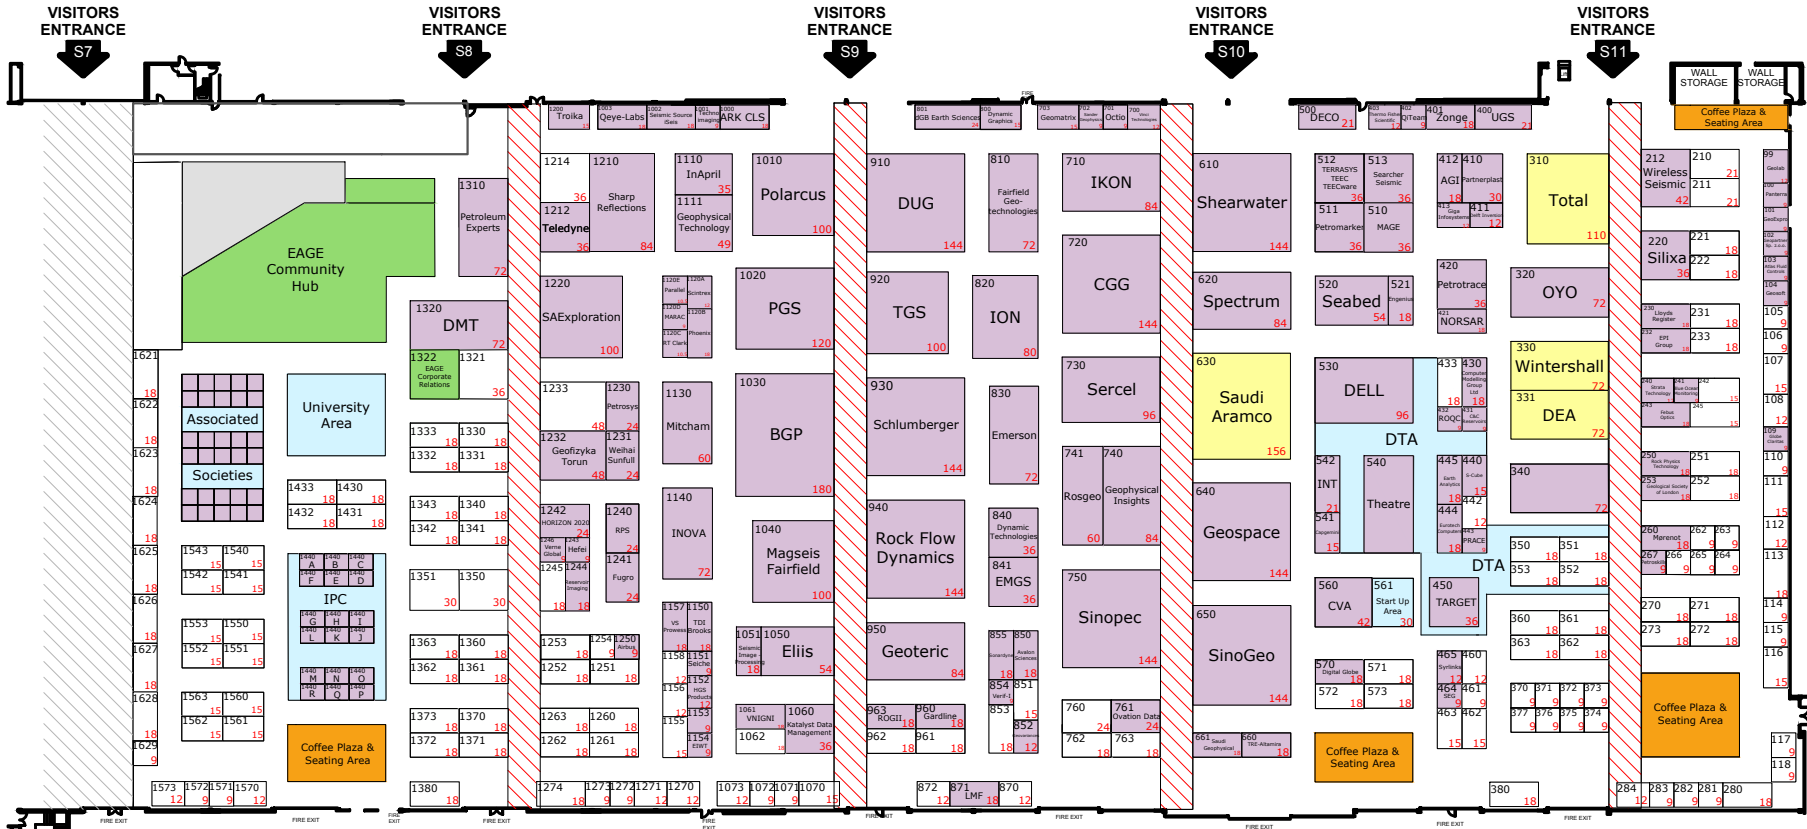

EAGE Annual 2019, 81st Conference & Exhibition

3 - 6 June 2019

To Conference

To South Gallery Meeting Rooms

- * EAGE Areas to be confirmed
- * Maximum building height 8m excl. rigging
- ☐ Emergency aisles